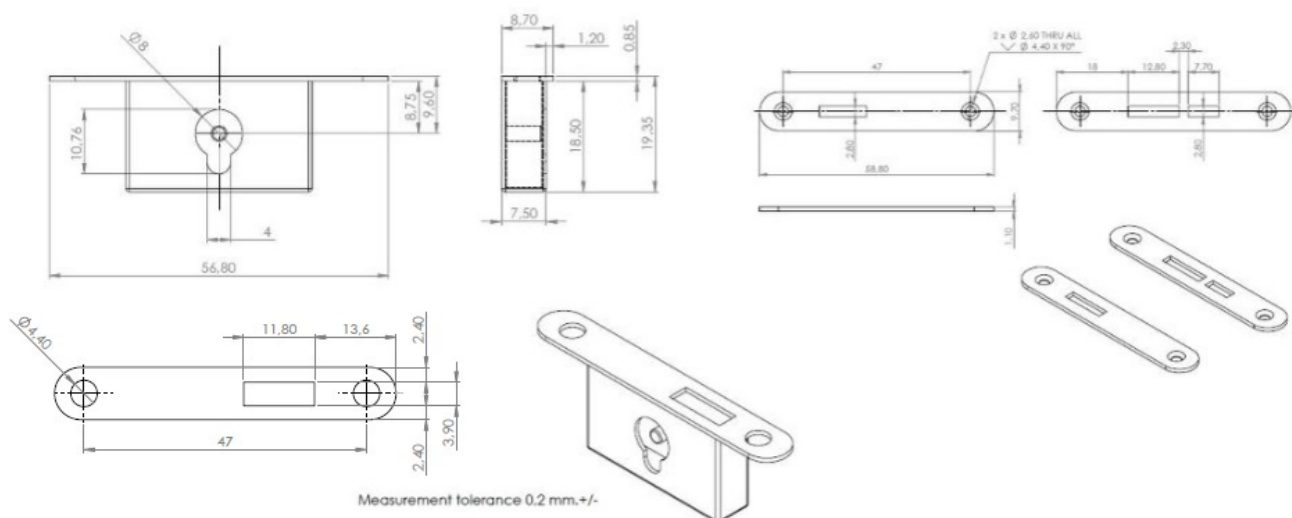

PRODUCT SHEET

Description:

Box Lock, Steel, Brass Plated, Incl. 1 key, 1 Escutcheon, 2 Striking Plates (Top & Bottom)

Item number:

30.00.056-0

Units	Box	Carton	HS Code	Barcode
Pcs.		1000	8301300000	
				5704866484589